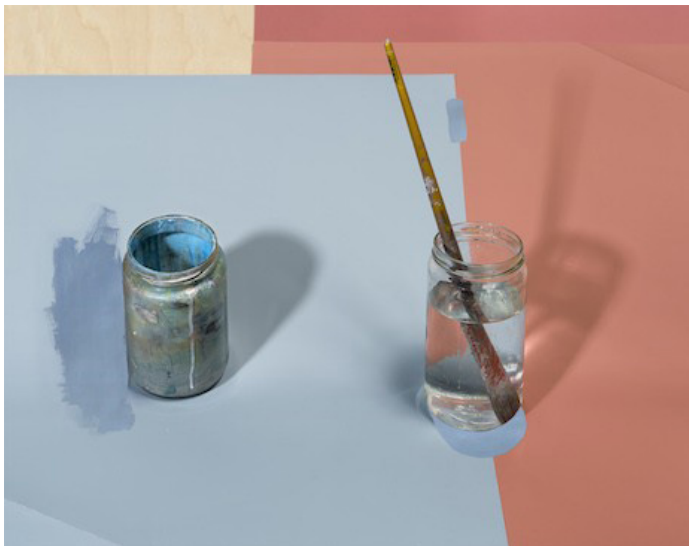

10 MUST-SEE ART SHOWS OPENING THIS WEEK

Gary Pini
04/07/16 at 08:30PM

On Stellar Rays inaugurates their newly renovated space at 213 Bowery -- designed by Buro Koray Duman -- with a solo exhibit by John Houck called "Playing and Reality" on Sunday April 10, 6 to 8 p.m. Up until May 22.